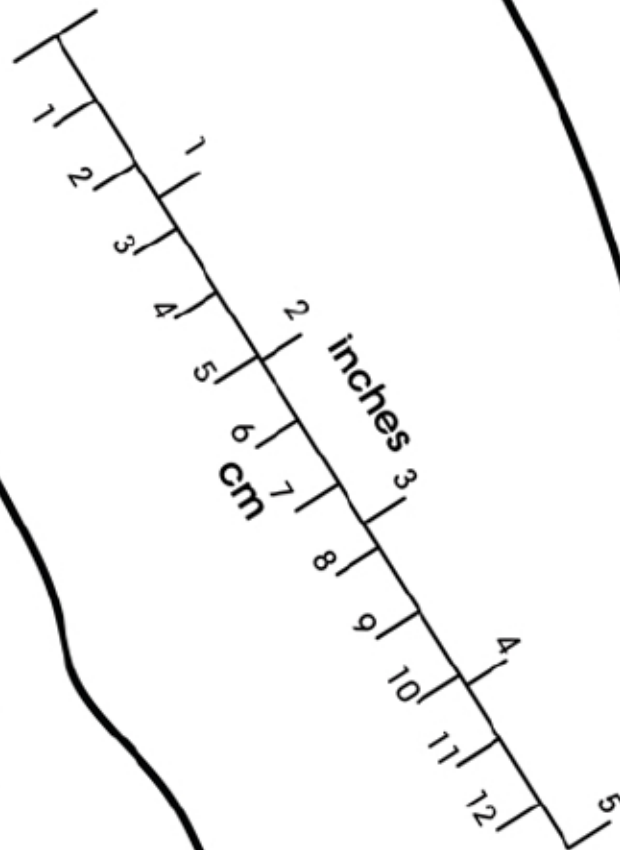

Z-Trek

Z-Trail - Naboso

**XERO**SHOES<sup>®</sup>  
Live Life Feet First!

Z-Trek / Z-Trail / Naboso  
**Women's EU 38.5**

length - up to  
248 mm / 9 3/4 inches

Remember, you can trim the toe area of your Z-Trek to match your foot shape.

1. Print this page at ACTUAL SIZE (100% scale).

Compare the scale marker on this page with a ruler.

If the scale isn't correct, your Xero Shoes will not fit correctly, so adjust accordingly.

2. Position your bare foot on this page inside the outline.

If your foot extends past the border, try a larger size.

If there is more than 1/4" (6mm) of space past your heel and the front of your toes, try a smaller size.

If this is too narrow, try a "men's" size.