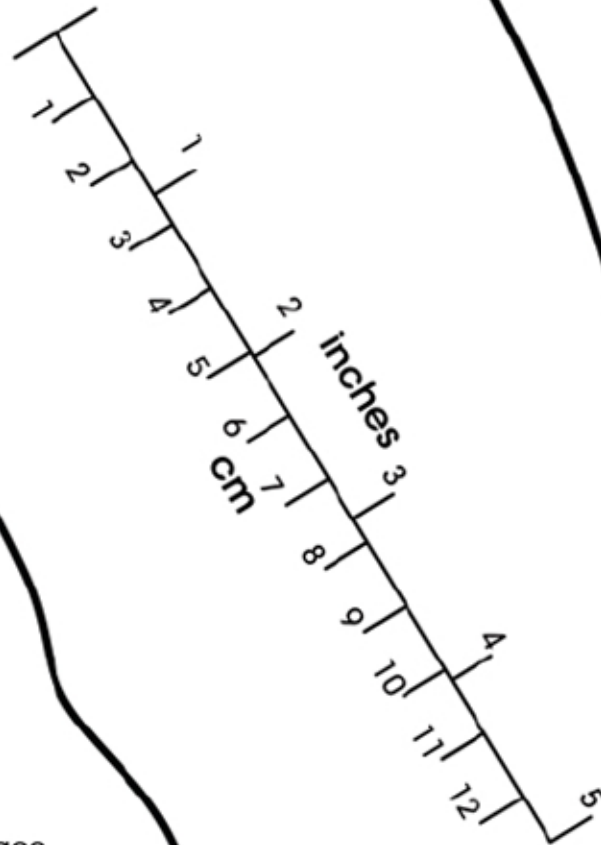

Z-Trek

Z-Trail - Naboso

**XERO**SHOES<sup>®</sup>  
Live Life Feet First!

Z-Trek / Z-Trail / Naboso  
**Women's EU 39.5**

length - up to  
256 mm / 10 1/8 inches

Remember, you can trim the toe area of your Z-Trek to match your foot shape.

1. Print this page at ACTUAL SIZE (100% scale).

Compare the scale marker on this page with a ruler.

If the scale isn't correct, your Xero Shoes will not fit correctly, so adjust accordingly.

2. Position your bare foot on this page inside the outline.

If your foot extends past the border, try a larger size.

If there is more than 1/4" (6mm) of space past your heel and the front of your toes, try a smaller size.

If this is too narrow, try a "men's" size.