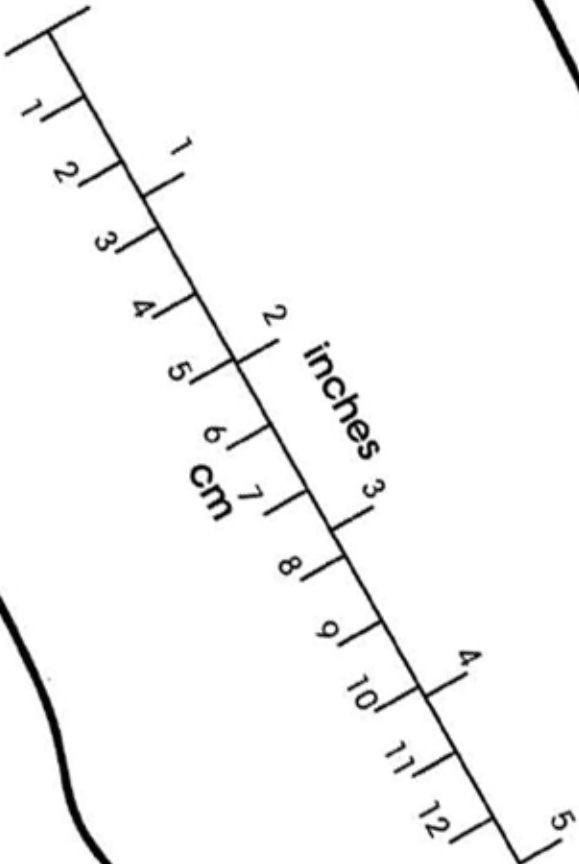

Z-Trail - Naboso

XERO SHOES
Live Life Feet First!

Z-Trail / Naboso
Women's EU 42.5
length - up to
282 mm / 11 1/8 inches

1. Print this page at ACTUAL SIZE (100% scale).

Compare the scale marker on this page with a ruler.

If the scale isn't correct, your Xero Shoes will not fit correctly, so adjust accordingly.

2. Position your bare foot on this page inside the outline.

If your foot extends past the border, try a larger size.

If there is more than 1/4" (6mm) of space past your heel and the front of your toes, try a smaller size.

If this is too narrow, try a "men's" size.

For more information about measuring and sizing, visit: www.XeroShoes.eu/fit